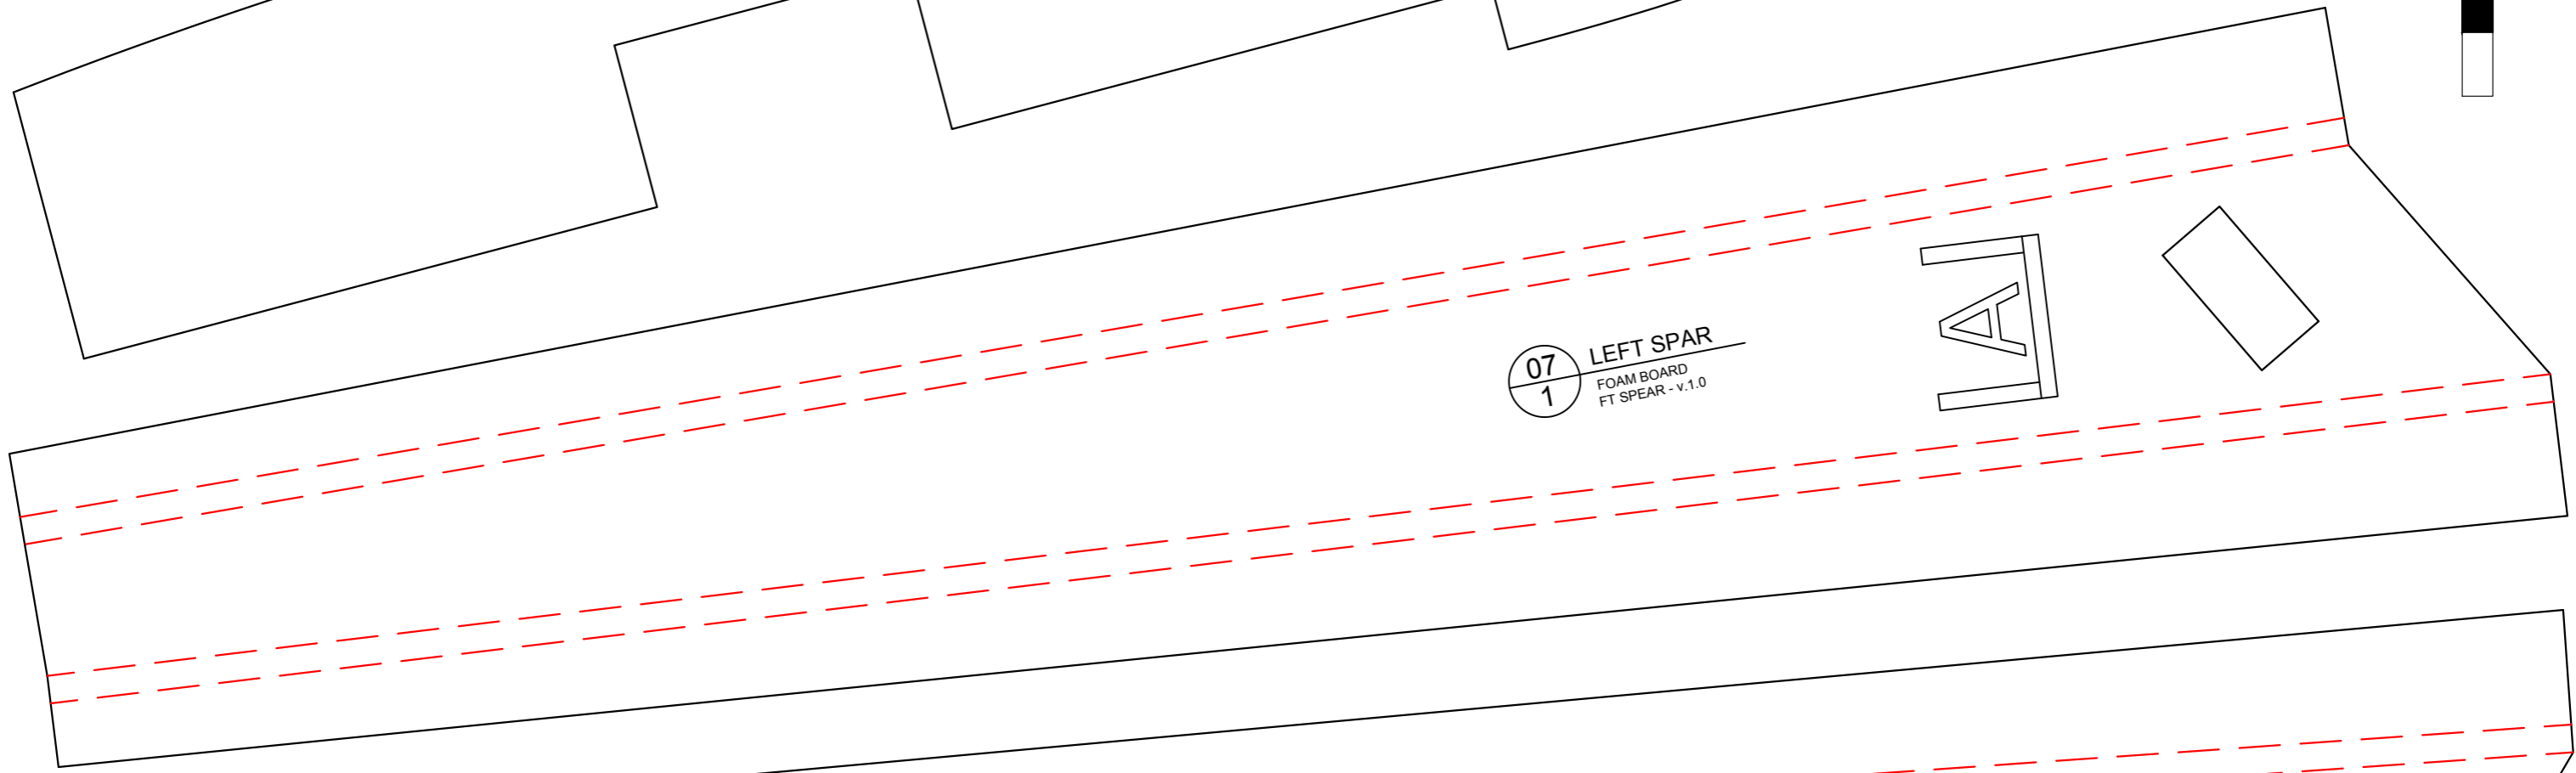

08 CENTER DOUBLER
2 FOAM BOARD
FT SPEAR - v.1.0

15 HATCH SUPPORT
4 FOAM BOARD
FT SPEAR - v.1.0

07 CENTER FORMER
2 FOAM BOARD
FT SPEAR - v.1.0

07 LEFT SPAR
1 FOAM BOARD
FT SPEAR - v.1.0

06 RIGHT SPAR
1 FOAM BOARD
FT SPEAR - v.1.0

16
2
OPTIONAL - CENTER FIN
FOAM BOARD
FT SPEAR - v.1.0

11
2
WINGLET
FOAM BOARD
FT SPEAR - v.1.0

10
1
MOTOR POD
FOAM BOARD
FT SPEAR - v.1.0

04 RIGHT ELEVON
FOAM BOARD
FT SPEAR - v.1.0

45° SINGLE BEVEL

04 LEFT ELEVON
FOAM BOARD
FT SPEAR - v.1.0

45° SINGLE BEVEL

03 CENTER COVER
1 FOAM BOARD
FT SPEAR - v.1.0

45° DOUBLE BEVEL

45° DOUBLE BEVEL

45° DOUBLE BEVEL

01
1
LEFT WING
FOAM BOARD
FT SPEAR - V.1.0

01
1 LEFT WING
FOAM BOARD
FT SPEAR - v.1.0

45° DOUBLE BEVEL

45° DOUBLE BEVEL

45° DOUBLE BEVEL

02 / 1 RIGHT WING
FOAM BOARD
FT SPEAR - v.1.0

02
1
RIGHT WING
FOAM BOARD
FT SPEAR - v.1.0