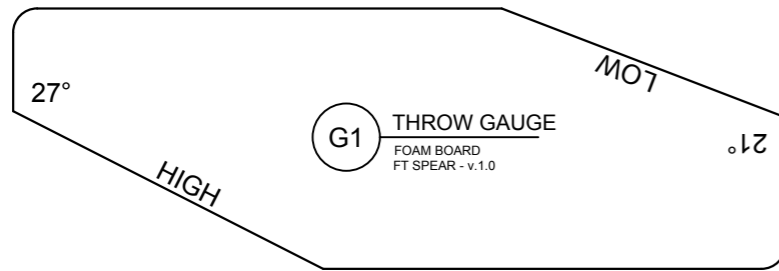

08 CENTER DOUBLER
2 FOAM BOARD
FT SPEAR - v.1.0

15 HATCH SUPPORT
4 FOAM BOARD
FT SPEAR - v.1.0

07 CENTER FORMER
2 FOAM BOARD
FT SPEAR - v.1.0

07 LEFT SPAR
1 FOAM BOARD
FT SPEAR - v.1.0

06 RIGHT SPAR
1 FOAM BOARD
FT SPEAR - v.1.0

16
2
OPTIONAL - CENTER FIN
FOAM BOARD
FT SPEAR - v.1.0

11
2
WINGLET
FOAM BOARD
FT SPEAR - v.1.0

10
1
MOTOR POD
FOAM BOARD
FT SPEAR - v.1.0

04 RIGHT ELEVON
FOAM BOARD
FT SPEAR - v.1.0

45° SINGLE BEVEL

04 LEFT ELEVON
FOAM BOARD
FT SPEAR - v.1.0

45° SINGLE BEVEL

03 CENTER COVER
1 FOAM BOARD
FT SPEAR - v.1.0

45° DOUBLE BEVEL

45° DOUBLE BEVEL

45° DOUBLE BEVEL

01
1
LEFT WING
FOAM BOARD
FT SPEAR - V.1.0

01
1 LEFT WING
FOAM BOARD
FT SPEAR - v.1.0

45° DOUBLE BEVEL