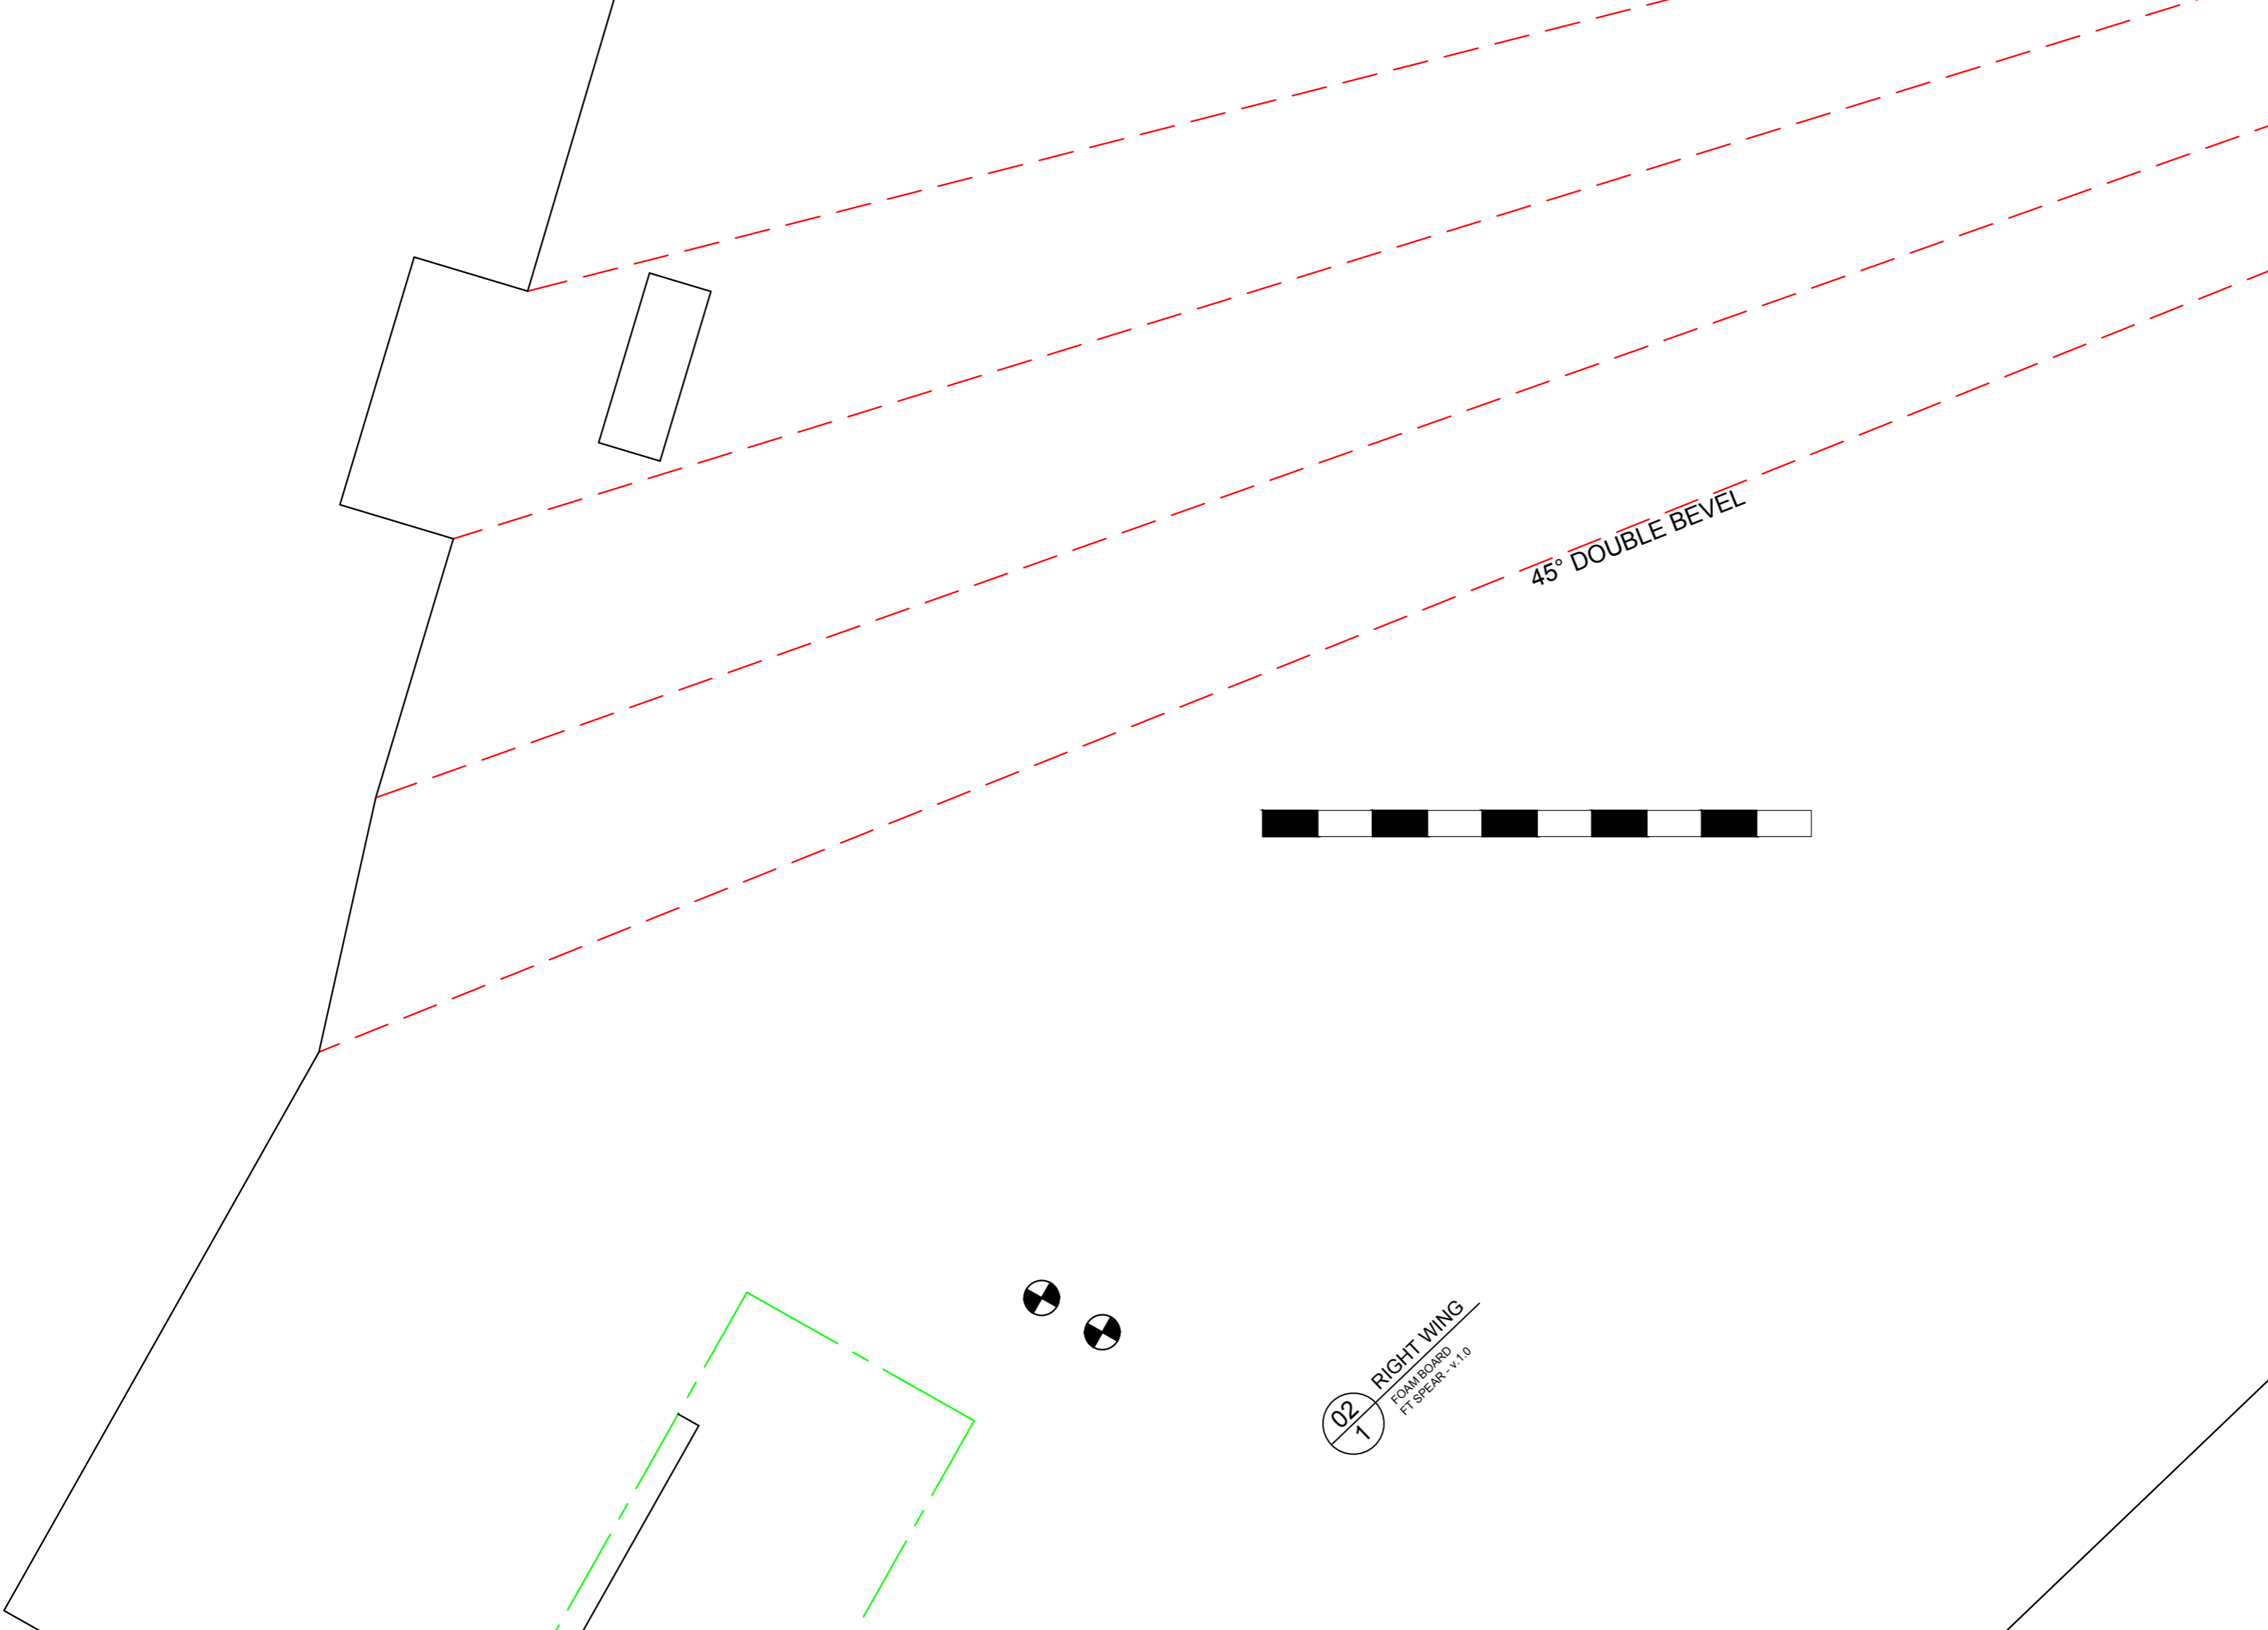

08 CENTER DOUBLER
2 FOAM BOARD
FT SPEAR - v.1.0

15 HATCH SUPPORT
4 FOAM BOARD
FT SPEAR - v.1.0

07 CENTER FORMER
2 FOAM BOARD
FT SPEAR - v.1.0

07 LEFT SPAR
1 FOAM BOARD
FT SPEAR - v.1.0

06 RIGHT SPAR
1 FOAM BOARD
FT SPEAR - v.1.0

16
2
OPTIONAL - CENTER FIN
FOAM BOARD
FT SPEAR - v.1.0

11
2
WINGLET
FOAM BOARD
FT SPEAR - v.1.0

10
1
MOTOR POD
FOAM BOARD
FT SPEAR - v.1.0

04 RIGHT ELEVON
FOAM BOARD
FT SPEAR - v.1.0

45° SINGLE BEVEL

04 LEFT ELEVON
FOAM BOARD
FT SPEAR - v.1.0

45° SINGLE BEVEL

03 CENTER COVER
1 FOAM BOARD
FT SPEAR - v.1.0

45° DOUBLE BEVEL

45° DOUBLE BEVEL

45° DOUBLE BEVEL

01
1
LEFT WING
FOAM BOARD
FT SPEAR - V.1.0

01
1 LEFT WING
FOAM BOARD
FT SPEAR - v.1.0

45° DOUBLE BEVEL

45° DOUBLE BEVEL

45° DOUBLE BEVEL

02 / 1 RIGHT WING
FOAM BOARD
FT SPEAR - v.1.0

02
1
RIGHT WING
FOAM BOARD
FT SPEAR - v.1.0