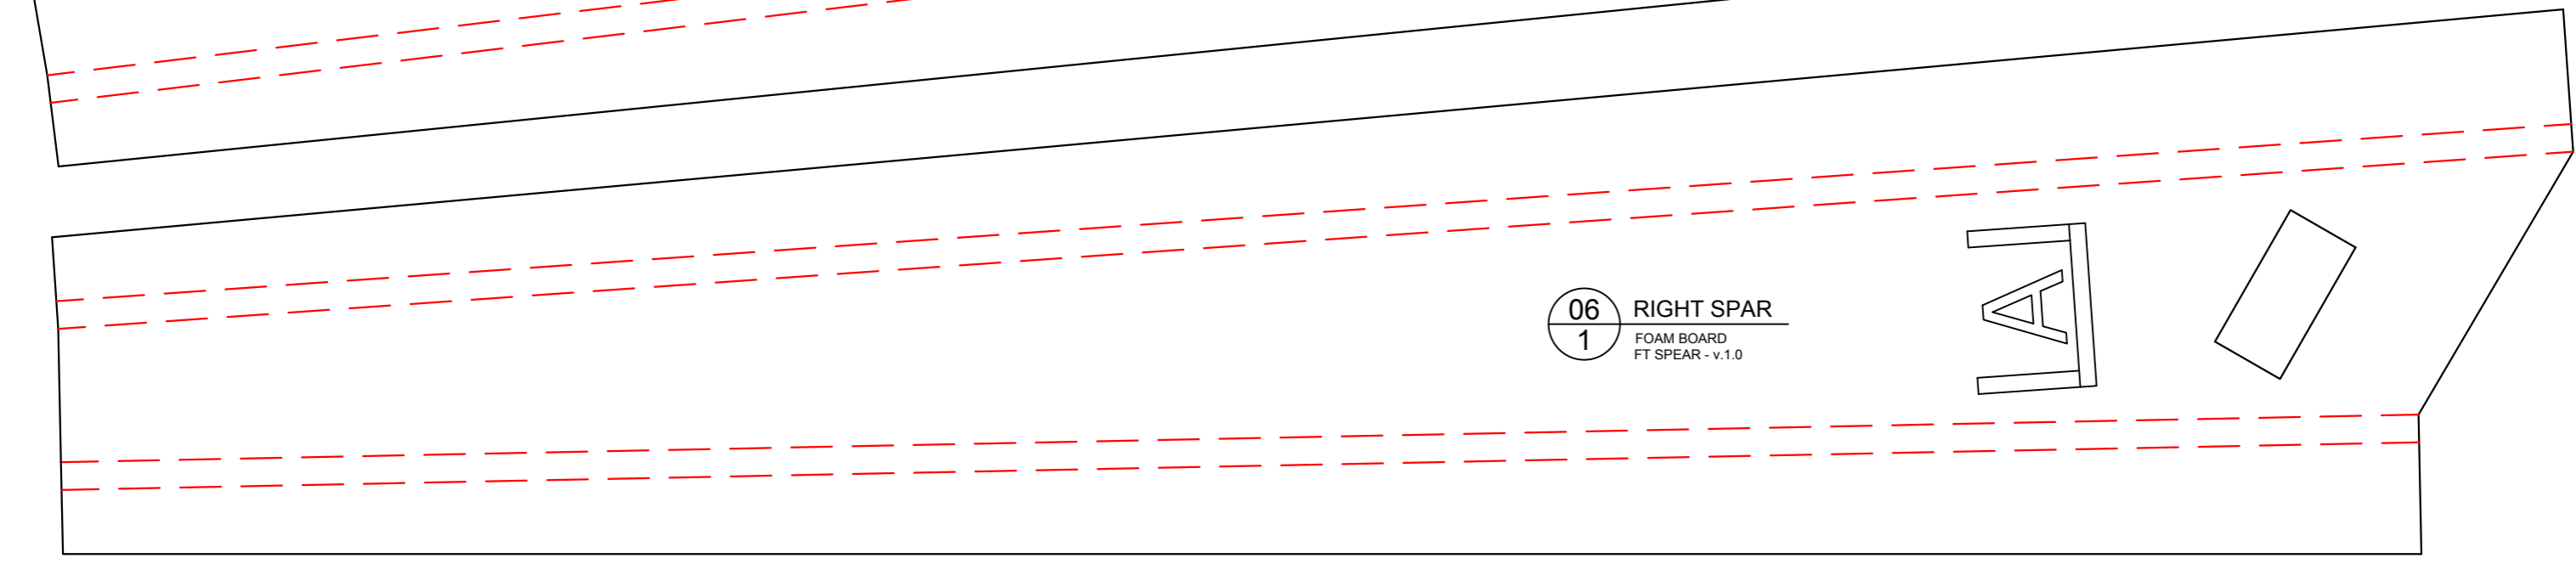

08 CENTER DOUBLER
2 FOAM BOARD
FT SPEAR - v.1.0

15 HATCH SUPPORT
4 FOAM BOARD
FT SPEAR - v.1.0

07 CENTER FORMER
2 FOAM BOARD
FT SPEAR - v.1.0

07 LEFT SPAR
1 FOAM BOARD
FT SPEAR - v.1.0

06 RIGHT SPAR
1 FOAM BOARD
FT SPEAR - v.1.0

16
2
OPTIONAL - CENTER FIN
FOAM BOARD
FT SPEAR - v.1.0

11
2
WINGLET
FOAM BOARD
FT SPEAR - v.1.0

10
1
MOTOR POD
FOAM BOARD
FT SPEAR - v.1.0

04 RIGHT ELEVON
FOAM BOARD
FT SPEAR - v.1.0

45° SINGLE BEVEL

04 LEFT ELEVON
FOAM BOARD
FT SPEAR - v.1.0

45° SINGLE BEVEL

03 CENTER COVER
1 FOAM BOARD
FT SPEAR - v.1.0

45° DOUBLE BEVEL

45° DOUBLE BEVEL

45° DOUBLE BEVEL

01
1
LEFT WING
FOAM BOARD
FT SPEAR - V.1.0

01
1 LEFT WING
FOAM BOARD
FT SPEAR - v.1.0

45° DOUBLE BEVEL

45° DOUBLE BEVEL

45° DOUBLE BEVEL

02 / 1 RIGHT WING
FOAM BOARD
FT SPEAR - v.1.0

02
1
RIGHT WING
FOAM BOARD
FT SPEAR - v.1.0