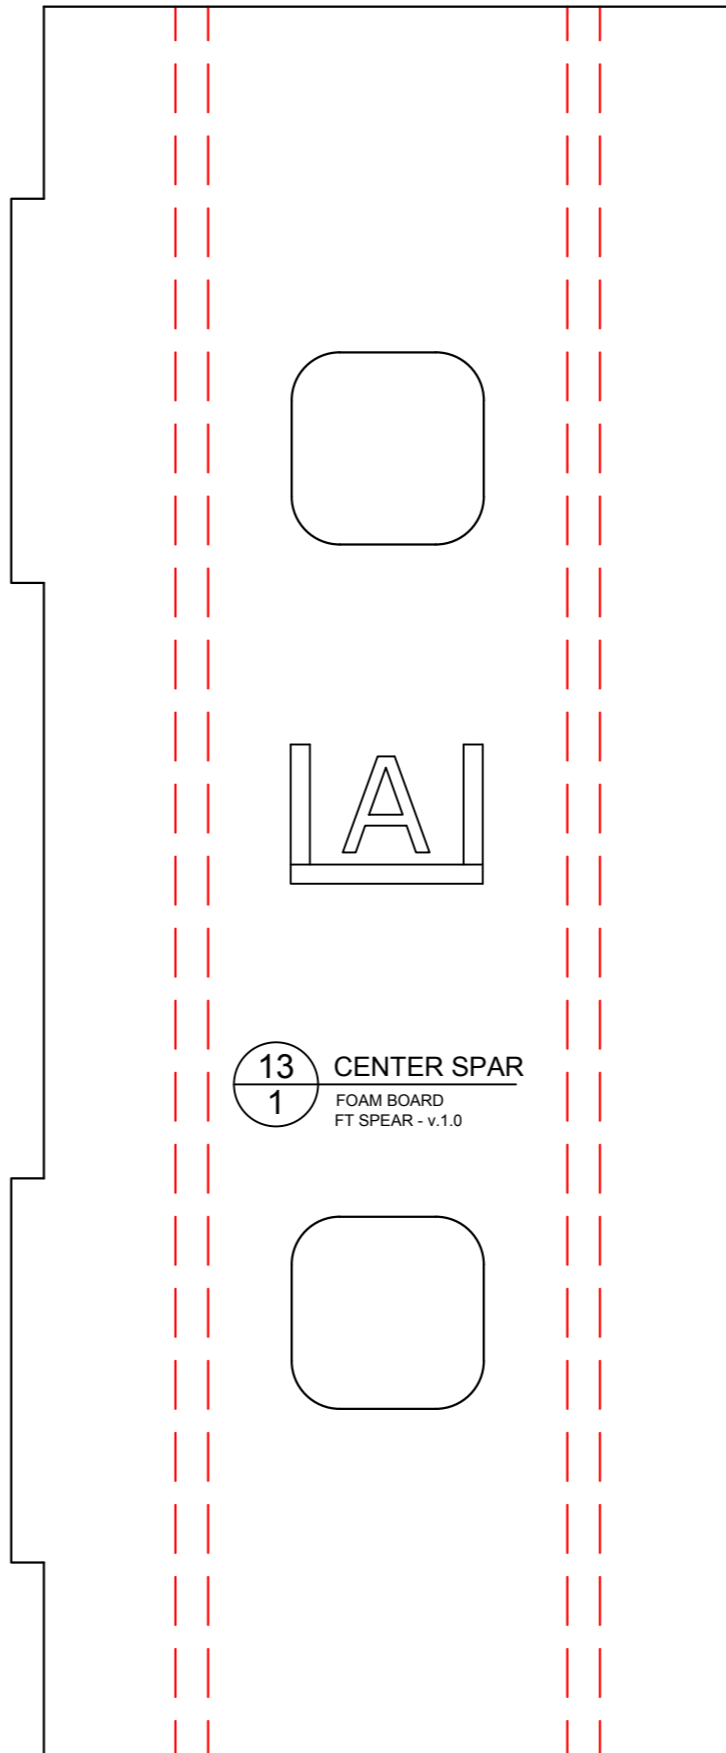

08 CENTER DOUBLER
2 FOAM BOARD
FT SPEAR - v.1.0

15 HATCH SUPPORT
4 FOAM BOARD
FT SPEAR - v.1.0

07 CENTER FORMER
2 FOAM BOARD
FT SPEAR - v.1.0

07 LEFT SPAR
1 FOAM BOARD
FT SPEAR - v.1.0

06 RIGHT SPAR
1 FOAM BOARD
FT SPEAR - v.1.0

16
2
OPTIONAL - CENTER FIN
FOAM BOARD
FT SPEAR - v.1.0

11
2
WINGLET
FOAM BOARD
FT SPEAR - v.1.0

10
1
MOTOR POD
FOAM BOARD
FT SPEAR - v.1.0

04 RIGHT ELEVON
FOAM BOARD
FT SPEAR - v.1.0

45° SINGLE BEVEL

04 LEFT ELEVON
FOAM BOARD
FT SPEAR - v.1.0

45° SINGLE BEVEL

03 CENTER COVER
1 FOAM BOARD
FT SPEAR - v.1.0

45° DOUBLE BEVEL

45° DOUBLE BEVEL

45° DOUBLE BEVEL

01
1
LEFT WING
FOAM BOARD
FT SPEAR - V.1.0

01
1 LEFT WING
FOAM BOARD
FT SPEAR - v.1.0

45° DOUBLE BEVEL

45° DOUBLE BEVEL

45° DOUBLE BEVEL

02 / 1 RIGHT WING
FOAM BOARD
FT SPEAR - v.1.0

02
1
RIGHT WING
FOAM BOARD
FT SPEAR - v.1.0