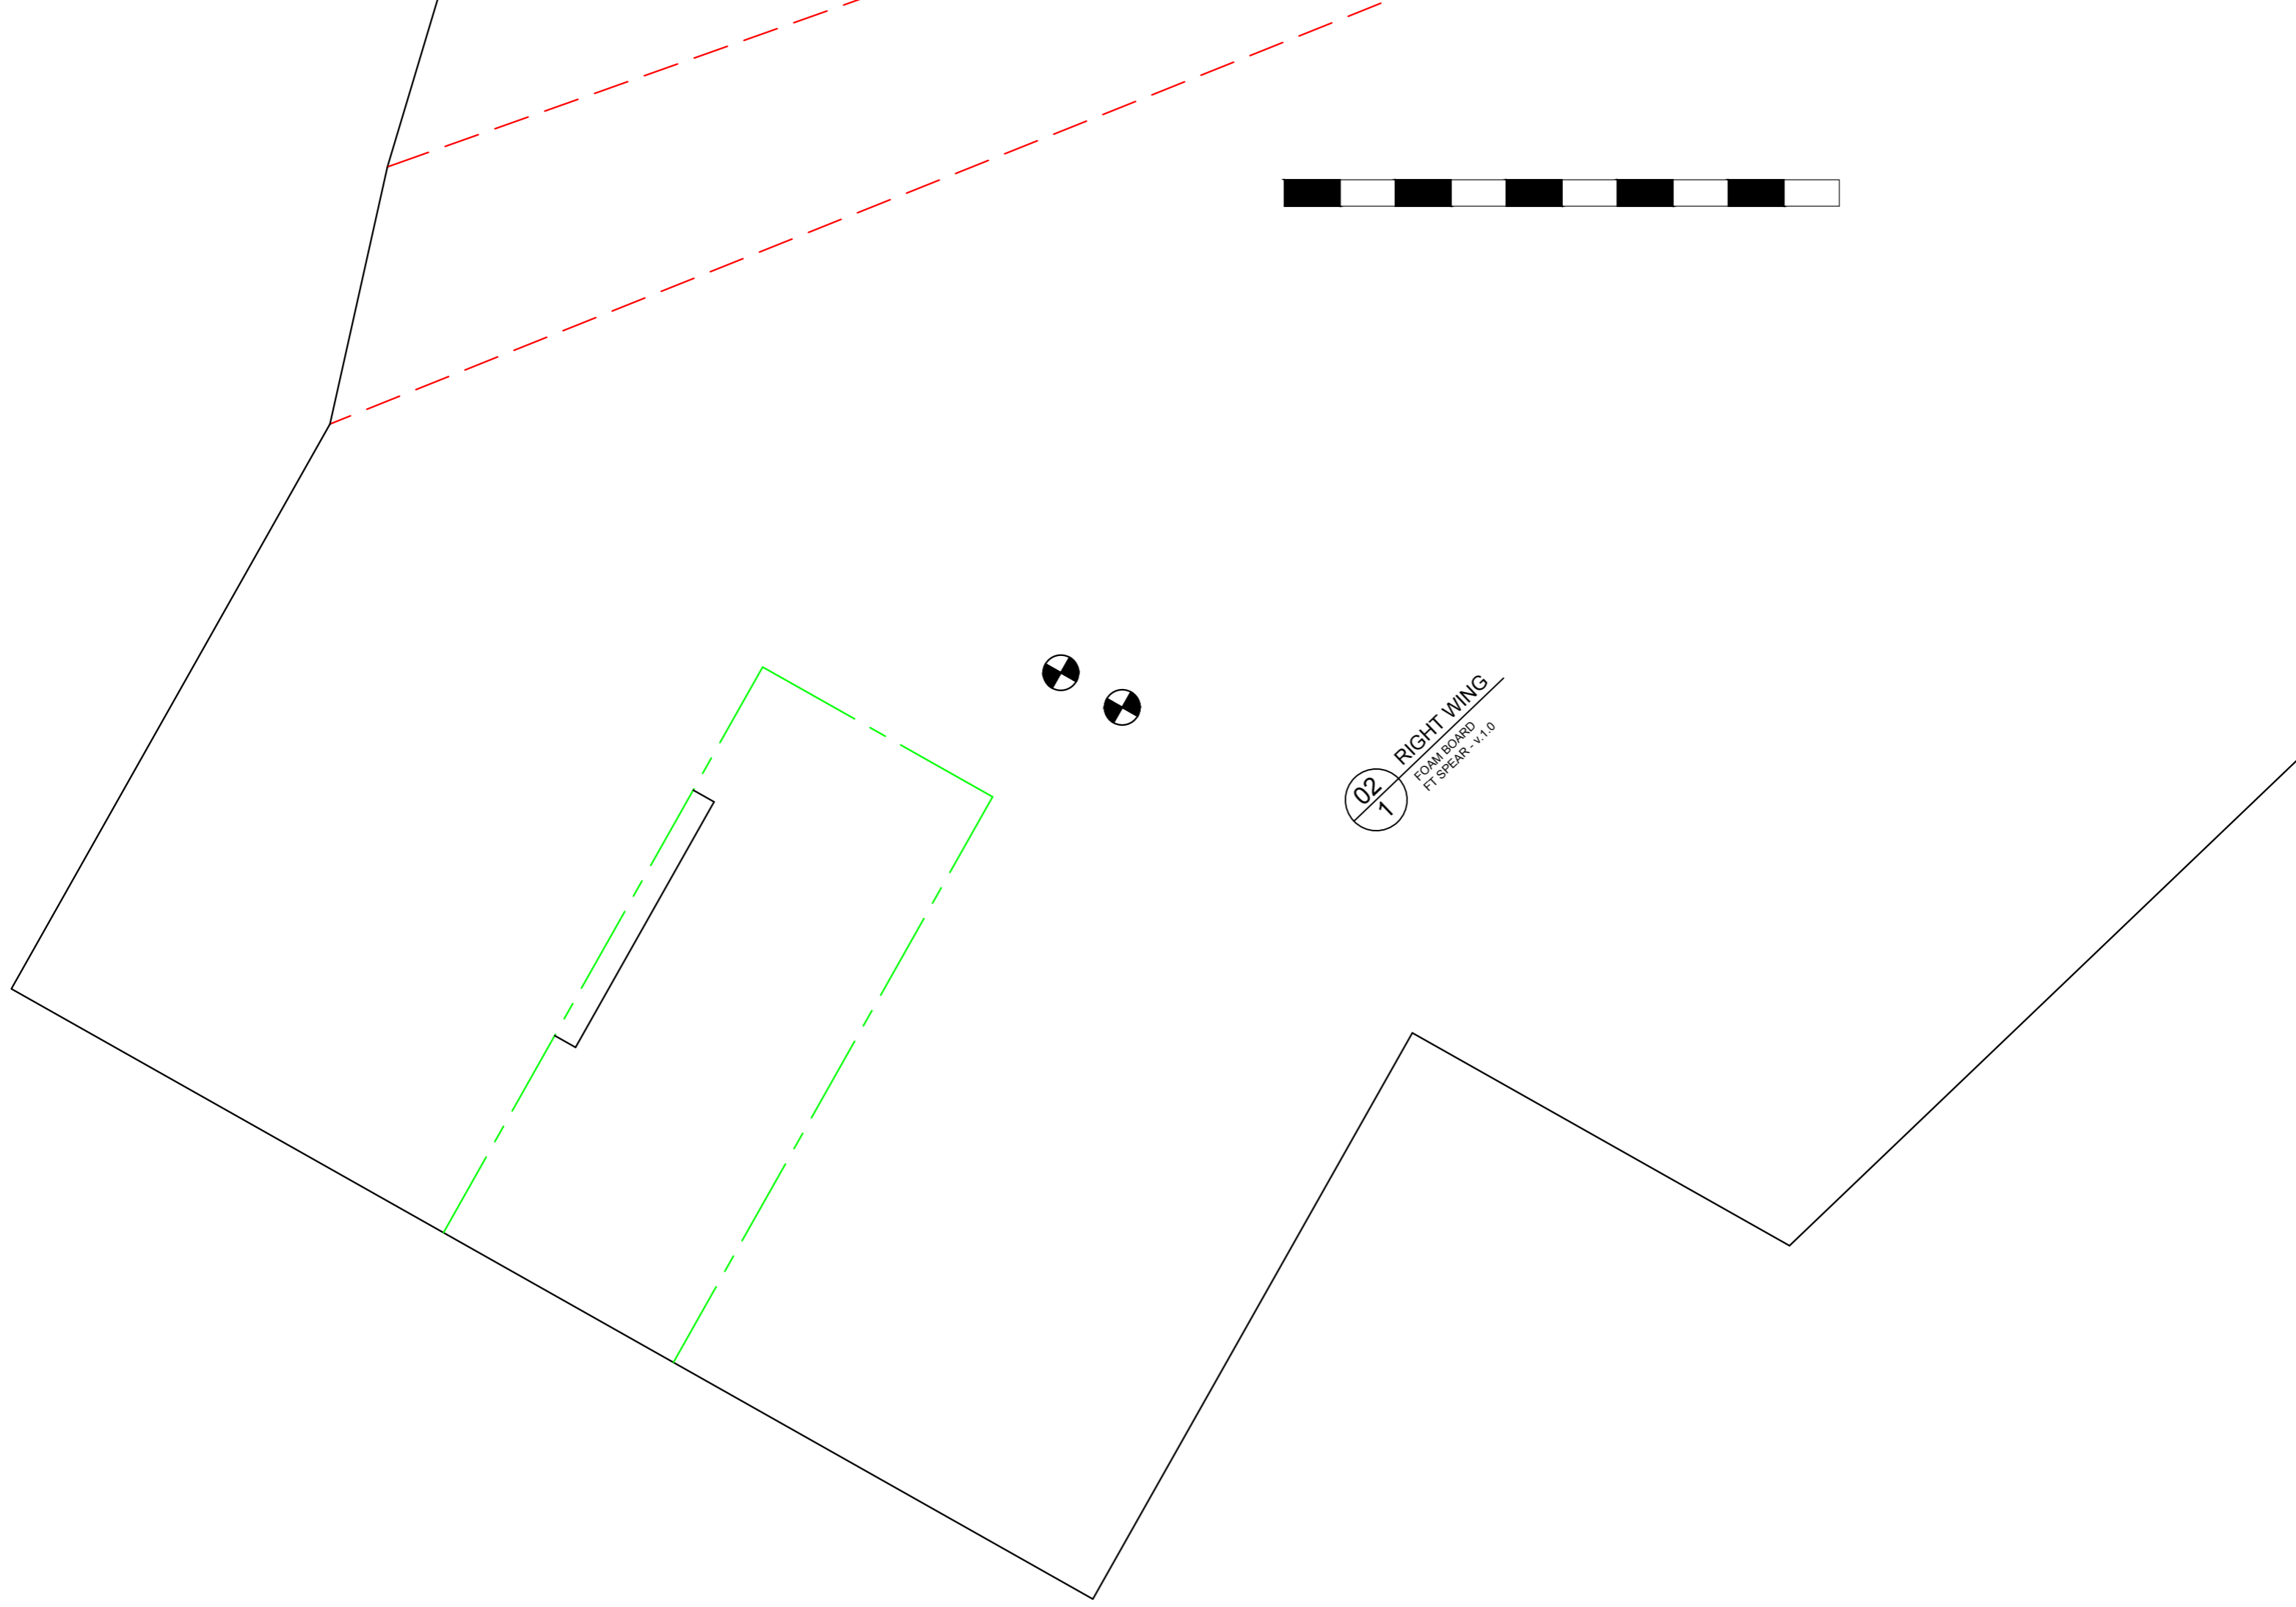

08 CENTER DOUBLER
2 FOAM BOARD
FT SPEAR - v.1.0

15 HATCH SUPPORT
4 FOAM BOARD
FT SPEAR - v.1.0

07 CENTER FORMER
2 FOAM BOARD
FT SPEAR - v.1.0

07 LEFT SPAR
1 FOAM BOARD
FT SPEAR - v.1.0

06 RIGHT SPAR
1 FOAM BOARD
FT SPEAR - v.1.0

16
2
OPTIONAL - CENTER FIN
FOAM BOARD
FT SPEAR - v.1.0

11
2
WINGLET
FOAM BOARD
FT SPEAR - v.1.0

10
1
MOTOR POD
FOAM BOARD
FT SPEAR - v.1.0

04 RIGHT ELEVON
FOAM BOARD
FT SPEAR - v.1.0

45° SINGLE BEVEL

04 LEFT ELEVON
FOAM BOARD
FT SPEAR - v.1.0

45° SINGLE BEVEL

03 CENTER COVER
1 FOAM BOARD
FT SPEAR - v.1.0

45° DOUBLE BEVEL

45° DOUBLE BEVEL

45° DOUBLE BEVEL

01
1
LEFT WING
FOAM BOARD
FT SPEAR - V.1.0

01
1 LEFT WING
FOAM BOARD
FT SPEAR - v.1.0

45° DOUBLE BEVEL

45° DOUBLE BEVEL

45° DOUBLE BEVEL

02 / 1 RIGHT WING
FOAM BOARD
FT SPEAR - v.1.0

02
1
RIGHT WING
FOAM BOARD
FT SPEAR - v.1.0