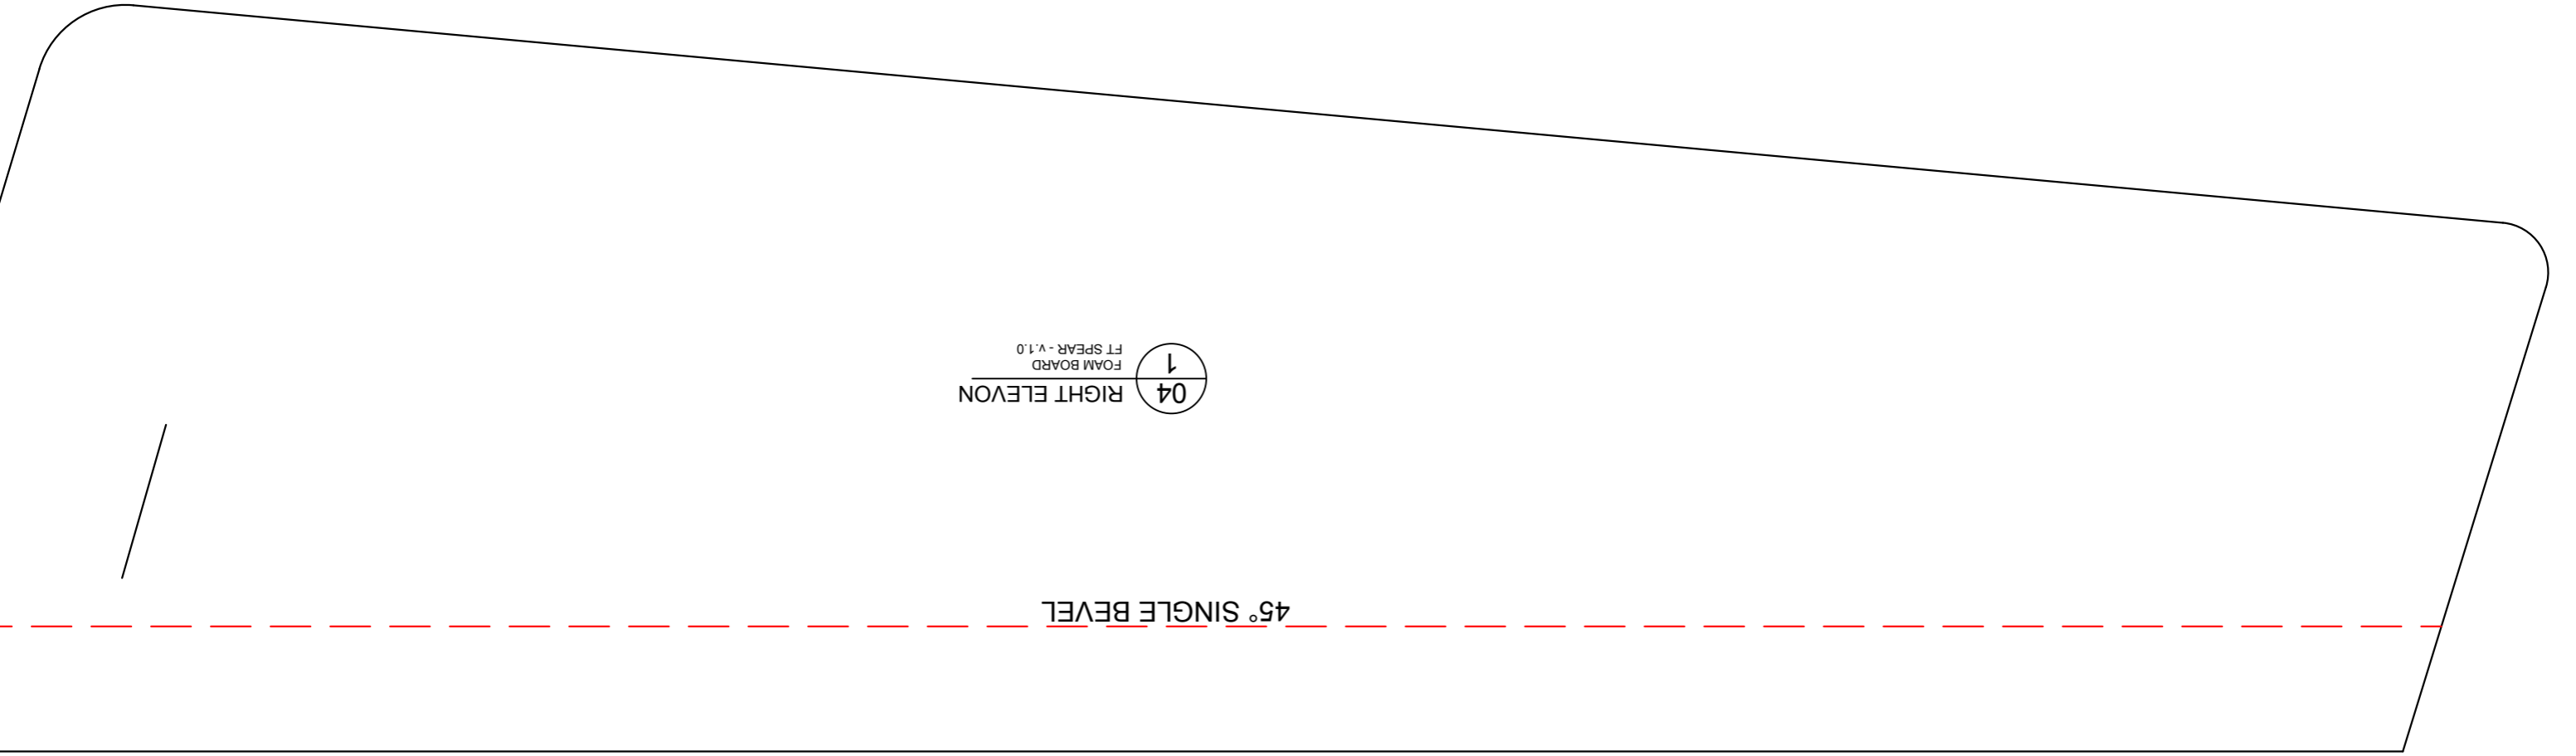

08 CENTER DOUBLER
2 FOAM BOARD
FT SPEAR - v.1.0

15 HATCH SUPPORT
4 FOAM BOARD
FT SPEAR - v.1.0

07 CENTER FORMER
2 FOAM BOARD
FT SPEAR - v.1.0

07 LEFT SPAR
1 FOAM BOARD
FT SPEAR - v.1.0

06 RIGHT SPAR
1 FOAM BOARD
FT SPEAR - v.1.0

16
2
OPTIONAL - CENTER FIN
FOAM BOARD
FT SPEAR - v.1.0

11
2
WINGLET
FOAM BOARD
FT SPEAR - v.1.0

10
1
MOTOR POD
FOAM BOARD
FT SPEAR - v.1.0

04 RIGHT ELEVON
FOAM BOARD
FT SPEAR - v.1.0

45° SINGLE BEVEL

04 LEFT ELEVON
FOAM BOARD
FT SPEAR - v.1.0

45° SINGLE BEVEL

03 CENTER COVER
1 FOAM BOARD
FT SPEAR - v.1.0

45° DOUBLE BEVEL

45° DOUBLE BEVEL

45° DOUBLE BEVEL

01
1
LEFT WING
FOAM BOARD
FT SPEAR - V.1.0

01
1 LEFT WING
FOAM BOARD
FT SPEAR - v.1.0

45° DOUBLE BEVEL