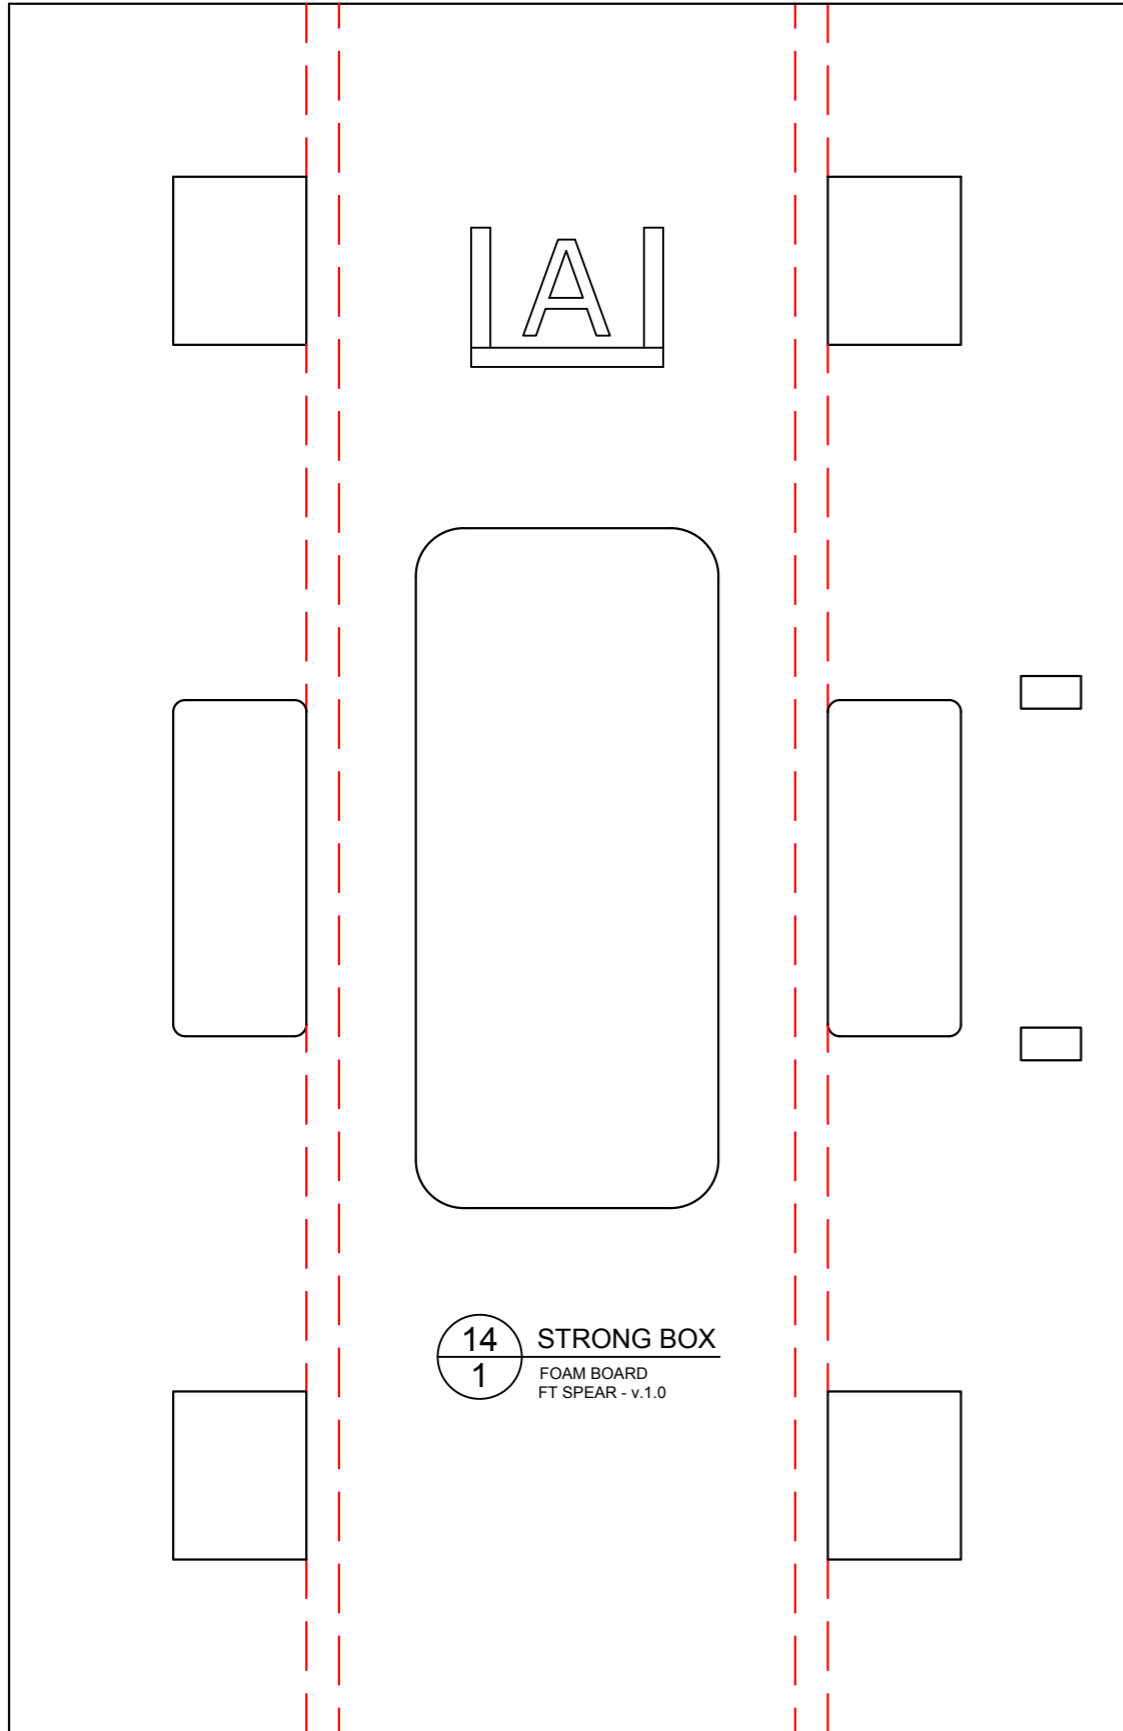

08 CENTER DOUBLER
2 FOAM BOARD
FT SPEAR - v.1.0

15 HATCH SUPPORT
4 FOAM BOARD
FT SPEAR - v.1.0

07 CENTER FORMER
2 FOAM BOARD
FT SPEAR - v.1.0

07 LEFT SPAR
1 FOAM BOARD
FT SPEAR - v.1.0

06 RIGHT SPAR
1 FOAM BOARD
FT SPEAR - v.1.0

16
2
OPTIONAL - CENTER FIN
FOAM BOARD
FT SPEAR - v.1.0

11
2
WINGLET
FOAM BOARD
FT SPEAR - v.1.0

10
1
MOTOR POD
FOAM BOARD
FT SPEAR - v.1.0

04 RIGHT ELEVON
FOAM BOARD
FT SPEAR - v.1.0

45° SINGLE BEVEL

04 LEFT ELEVON
FOAM BOARD
FT SPEAR - v.1.0

45° SINGLE BEVEL

03 CENTER COVER
1 FOAM BOARD
FT SPEAR - v.1.0

45° DOUBLE BEVEL

45° DOUBLE BEVEL

45° DOUBLE BEVEL

01
1
LEFT WING
FOAM BOARD
FT SPEAR - V.1.0

01
1 LEFT WING
FOAM BOARD
FT SPEAR - v.1.0

45° DOUBLE BEVEL

45° DOUBLE BEVEL

45° DOUBLE BEVEL

02 / 1 RIGHT WING
FOAM BOARD
FT SPEAR - v.1.0

02
1
RIGHT WING
FOAM BOARD
FT SPEAR - v.1.0