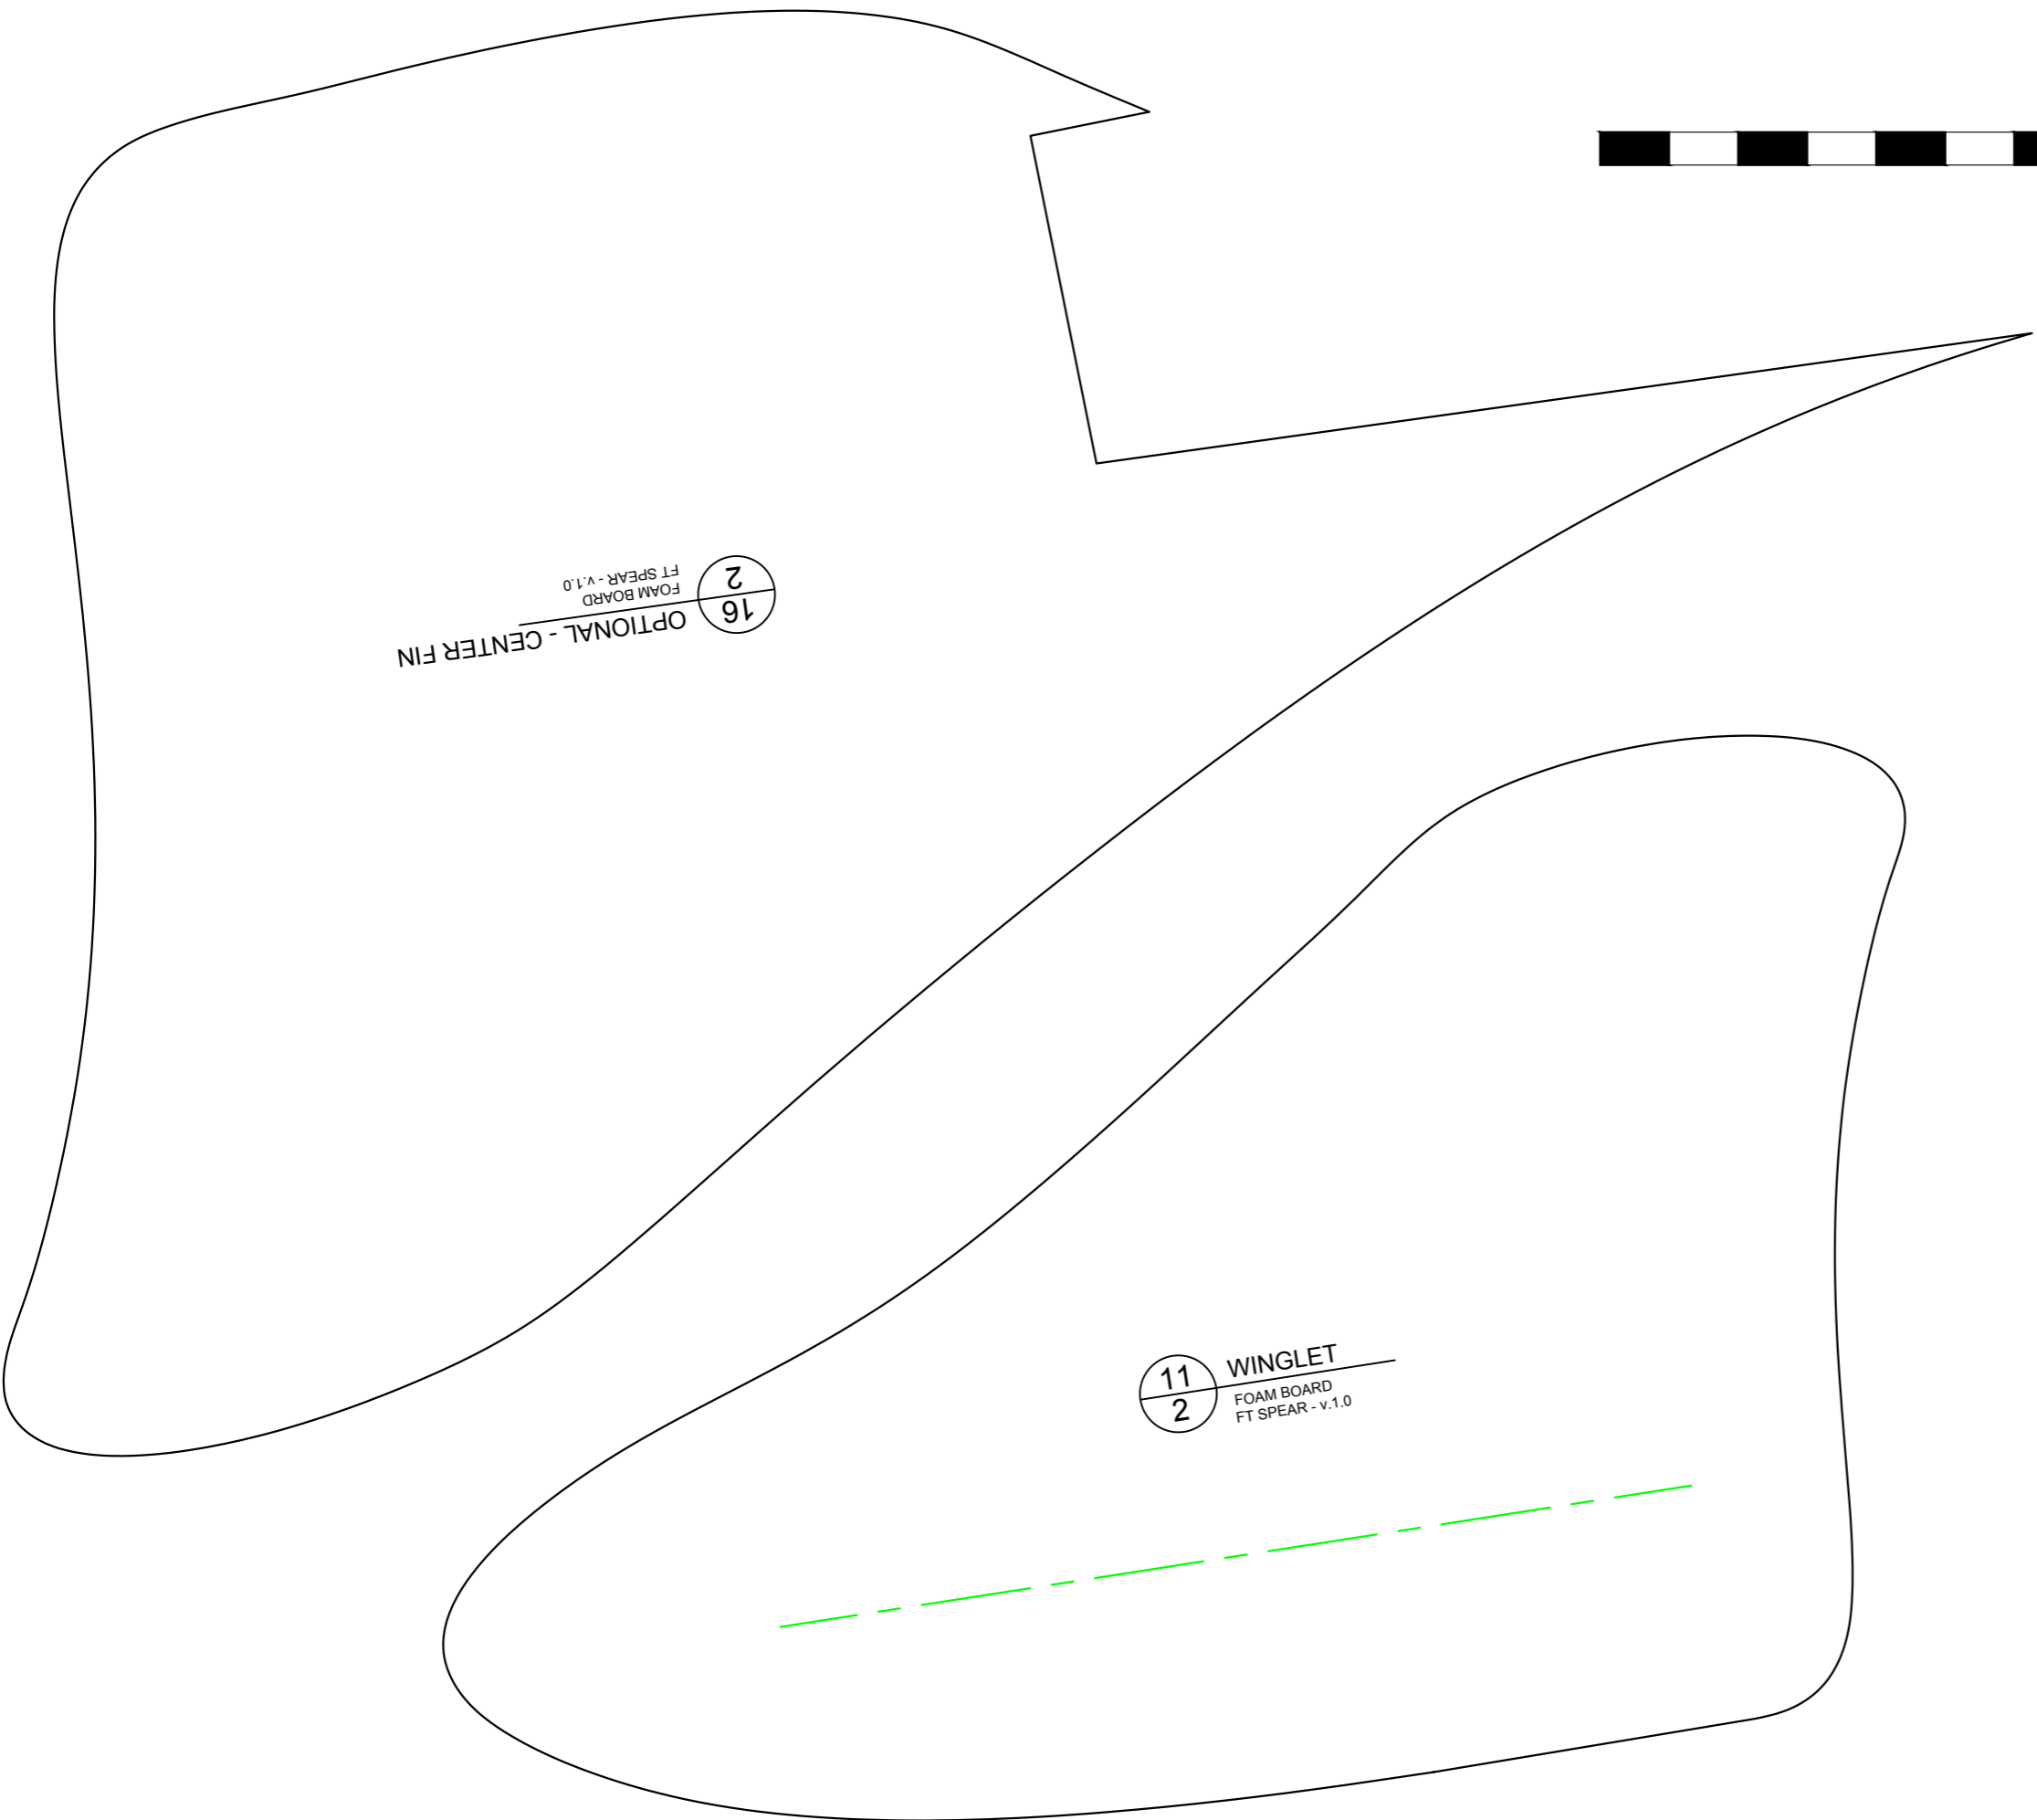

08 CENTER DOUBLER
2 FOAM BOARD
FT SPEAR - v.1.0

15 HATCH SUPPORT
4 FOAM BOARD
FT SPEAR - v.1.0

07 CENTER FORMER
2 FOAM BOARD
FT SPEAR - v.1.0

07 LEFT SPAR
1 FOAM BOARD
FT SPEAR - v.1.0

06 RIGHT SPAR
1 FOAM BOARD
FT SPEAR - v.1.0

16
2
OPTIONAL - CENTER FIN
FOAM BOARD
FT SPEAR - v.1.0

11
2
WINGLET
FOAM BOARD
FT SPEAR - v.1.0

10
1
MOTOR POD
FOAM BOARD
FT SPEAR - v.1.0

04 RIGHT ELEVON
FOAM BOARD
FT SPEAR - v.1.0

45° SINGLE BEVEL

04 LEFT ELEVON
FOAM BOARD
FT SPEAR - v.1.0

45° SINGLE BEVEL

03 CENTER COVER
1 FOAM BOARD
FT SPEAR - v.1.0

45° DOUBLE BEVEL

45° DOUBLE BEVEL

45° DOUBLE BEVEL

01
1
LEFT WING
FOAM BOARD
FT SPEAR - V.1.0

01
1 LEFT WING
FOAM BOARD
FT SPEAR - v.1.0

45° DOUBLE BEVEL

45° DOUBLE BEVEL

45° DOUBLE BEVEL

02 / 1 RIGHT WING
FOAM BOARD
FT SPEAR - v.1.0

02
1
RIGHT WING
FOAM BOARD
FT SPEAR - v.1.0